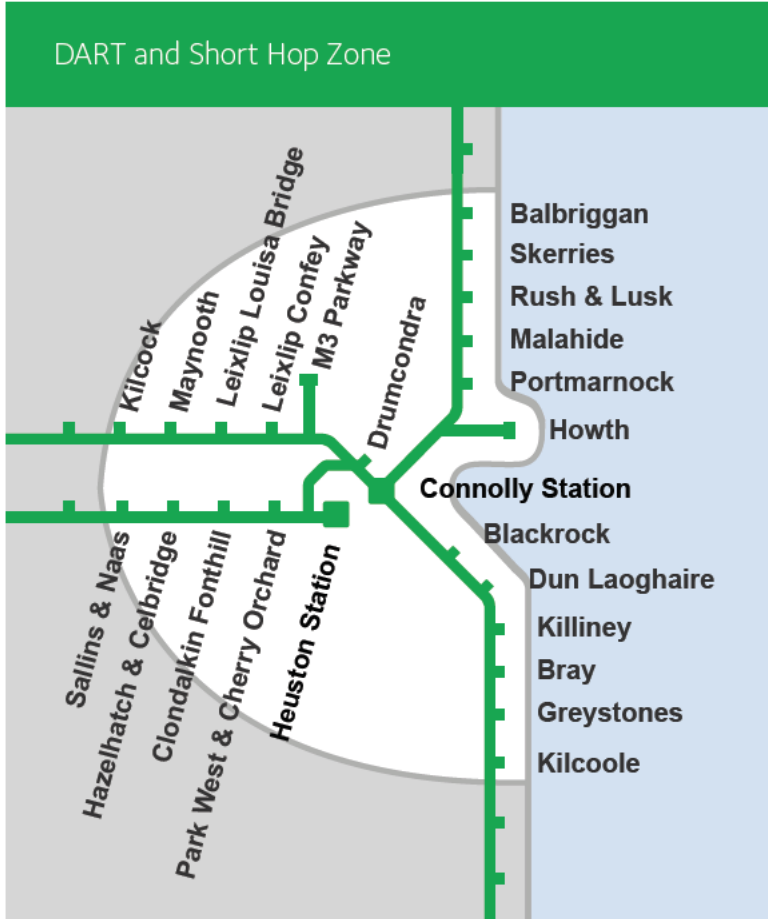

Short Hop Zone Fares

Short Hop Zone Fares

Short Hop Zone Fares

Balbriggan 116							
2	Skerries 115						
3	Rush & Lusk 114						
4	Donabate 113						
4	Malahide 112						
4	Portmarnock 111						
5	Clongriffin 187						
6	Howth 108						
6	Sutton 107						
5	Bayside 106						
5	Howth Jct & Donaghmede 105						
5	Kilbarrack 104						
5	Raheny 103						
6	Harmonstown 102						
6	Killester 101						
6	Clontarf Road 109						
6	Connolly 100						
6	Tara St. 124						
6	Pearse 150						
6	Grand Canal Dock 110						
6	Lansdowne Road 125						
6	Sandymount 188						
6	Sydney Parade 126						
6	Boaterstown 127						
6	Blackrock 128						
6	Seapoint 129						
6	Salthill & Monkstown 130						
6	Dun Laoghaire 131						
6	Sandycove & Glasthule 132						
6	Glenageary 133						
6	Dalkey 134						
6	Killiney 135						
6	Shankill 136						
6	Bray 140						
6	Greystones 141						
6	Kilcoole 139						
6	Docklands 084						
6	Drumcondra 099						
6	Broombridge 098						
6	Ashtown 097						
6	Navan Road Parkway 089						
6	Castleknock 096						
6	Coolmine 095						
6	Clonsilla 094						
6	Hansfield 087						
6	Dunboyne 085						
6	M3 Parkway 086						
6	Leixlip Conely 093						
6	Leixlip LB 092						
6	Maynooth 091						
6	Kilcock 090						
6	Heuston 001						
6	Parkwest & Cherry Orchard 076						
6	Clondalkin/Fonthill 077						
6	Adamstown 075						
6	Hazelhatch 078						
6	Sallins 079						

Cash Zones and Fares Only

Cash Fares		1	2	3	4	5	6
TTC	Ticket Types						
333	Adult Single	€2.25	€2.70	€3.30	€3.60	€4.90	€6.20
339	Adult Day Return	€4.10	€4.80	€6.25	€6.75	€9.00	€11.20
324	3 Day Rolling	€12.00	€13.90	€17.00	€19.00	€25.50	€27.80
310	7 Day Rolling	€20.00	€23.00	€28.75	€32.00	€43.00	€47.00
325	Child Single	€1.25	€1.45	€1.65	€1.75	€1.95	€2.55
327	Child Day Return	€2.10	€2.35	€3.00	€3.20	€3.35	€4.70
302	Schoolchild Single	€1.25	€1.25	€1.25	€1.25	€1.25	€1.25
305	Schoolchild Return	€2.05	€2.05	€2.05	€2.05	€2.05	€2.05

Cash Fares + Cross City Add On		1	2	3	4	5	6
TTC	Ticket Types						
333	Adult Single	€3.95	€4.40	€5.00	€5.30	€6.60	€7.90
339	Adult Day Return	€7.50	€8.20	€9.65	€10.15	€12.40	€14.60
310	7 Day Rolling	€30.00	€33.00	€38.75	€42.00	€53.00	€57.00
325	Child Single	€2.05	€2.25	€2.45	€2.55	€2.75	€3.35
327	Child Day Return	€3.70	€3.95	€4.60	€4.80	€4.95	€6.30
302	Schoolchild Single	€2.05	€2.05	€2.05	€2.05	€2.05	€2.05
305	Schoolchild Return	€3.65	€3.65	€3.65	€3.65	€3.65	€3.65