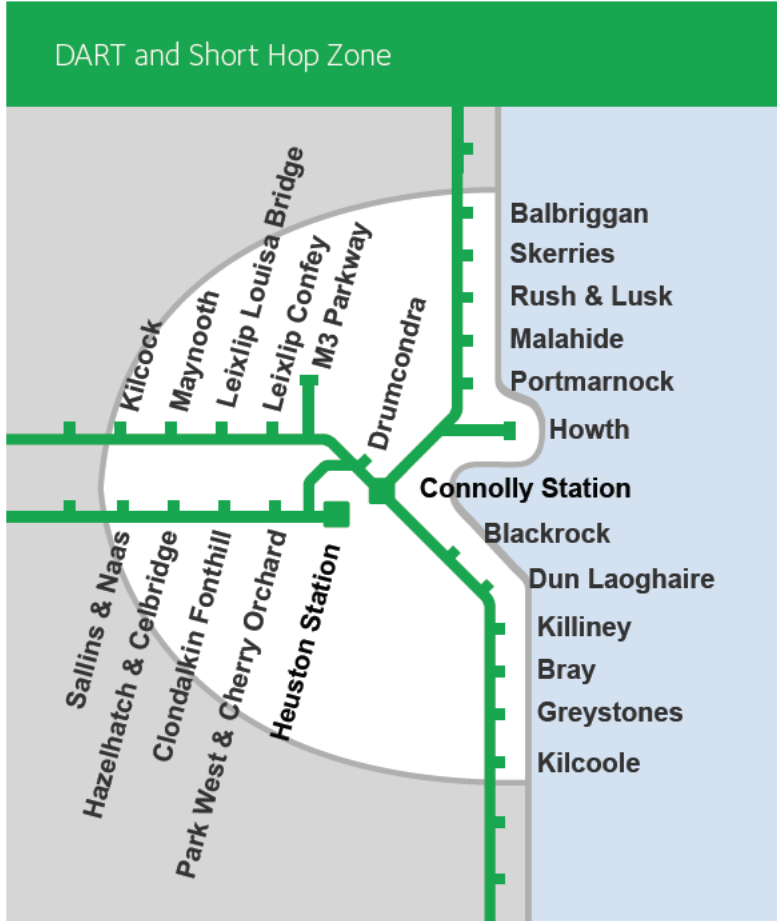

Short Hop Zone Fares

Balbriggan 116							
2	Skerries 115						
3	Rush & Lusk 114						
4	Donabate 113						
4	Malahide 112						
4	Portmarnock 111						
5	Clongriffin 187						
6	Howth 108						
6	Sutton 107						
5	Bayside 106						
5	Howth Jct & Donaghmede 105						
5	Kilbarrack 104						
5	Raheny 103						
6	Harmonstown 102						
6	Killester 101						
6	Clontarf Road 109						
6	Connolly 100						
6	Tara St. 124						
6	Pearse 150						
6	Grand Canal Dock 110						
6	Lansdowne Road 125						
6	Sandymount 188						
6	Sydney Parade 126						
6	Boaterstown 127						
6	Blackrock 128						
6	Seapoint 129						
6	Salthill & Monkstown 130						
6	Dun Laoghaire 131						
6	Sandycove & Glasthule 132						
6	Glenageary 133						
6	Dalkey 134						
6	Killiney 135						
6	Shankill 136						
6	Bray 140						
6	Greystones 141						
6	Kilcoole 139						
6	Docklands 084						
6	Drumcondra 099						
6	Broombridge 098						
6	Ashtown 097						
6	Navan Road Parkway 089						
6	Castleknock 096						
6	Coolmine 095						
6	Clonsilla 094						
6	Hansfield 087						
6	Dunboyne 085						
6	M3 Parkway 086						
6	Leixlip Conely 093						
6	Leixlip LB 092						
6	Maynooth 091						
6	Kilcock 090						
6	Heuston 001						
6	Parkwest & Cherry Orchard 076						
6	Clondalkin/Fonthill 077						
6	Adamstown 075						
6	Hazelhatch 078						
6	Sallins 079						

Cash Zones and Fares Only

Cash Fares		1	2	3	4	5	6
TTC	Ticket Types						
333	Adult Single	€2.25	€2.70	€3.30	€3.60	€4.90	€6.20
339	Adult Day Return	€4.10	€4.80	€6.25	€6.75	€9.00	€11.20
324	3 Day Rolling	€12.00	€13.90	€17.00	€19.00	€25.50	€27.80
310	7 Day Rolling	€20.00	€23.00	€28.75	€32.00	€43.00	€47.00
325	Child Single	€1.25	€1.45	€1.65	€1.75	€1.95	€2.55
327	Child Day Return	€2.10	€2.35	€3.00	€3.20	€3.35	€4.70
302	Schoolchild Single	€1.25	€1.25	€1.25	€1.25	€1.25	€1.25
305	Schoolchild Return	€2.05	€2.05	€2.05	€2.05	€2.05	€2.05

Cash Fares + Cross City Add On		1	2	3	4	5	6
TTC	Ticket Types						
333	Adult Single	€3.95	€4.40	€5.00	€5.30	€6.60	€7.90
339	Adult Day Return	€7.50	€8.20	€9.65	€10.15	€12.40	€14.60
310	7 Day Rolling	€30.00	€33.00	€38.75	€42.00	€53.00	€57.00
325	Child Single	€2.05	€2.25	€2.45	€2.55	€2.75	€3.35
327	Child Day Return	€3.70	€3.95	€4.60	€4.80	€4.95	€6.30
302	Schoolchild Single	€2.05	€2.05	€2.05	€2.05	€2.05	€2.05
305	Schoolchild Return	€3.65	€3.65	€3.65	€3.65	€3.65	€3.65

Unfold to see SHZ Cash Only Zones and Fares

Short Hop Zone Fares