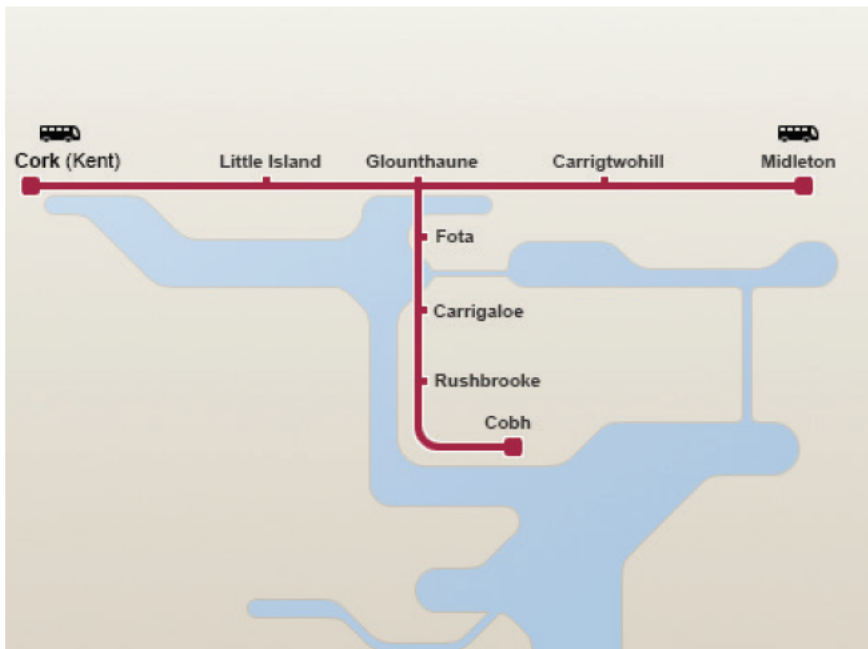

Cork Suburban Fares

Cork - Cobh / Midleton

Cork (30)

B	Littleisland (61)							
B	A	Glounthaune (62)						
B	A	A	Fota (63)					
C	B	A	A	Carriagloe (64)				
C	B	B	A	A	Rushbrook (65)			
C	B	B	B	A	A	Cobh (66)		
C	B	A	B	B	B	C	Carrigtwohill (67)	
C	C	B	C	C	C	C	A	Midleton (68)

Cork Suburban Fares